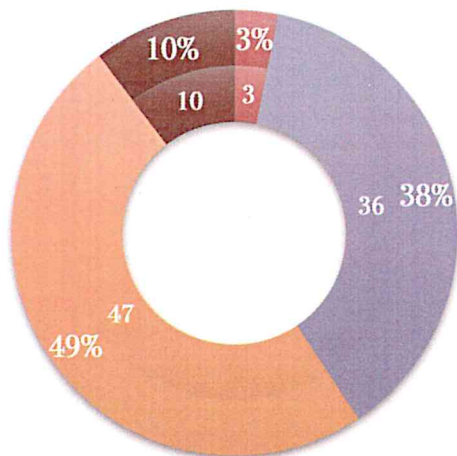

How much do you like the Gateway District (as a whole) right now?

r: 301

- A lot. It's amazing! Don't change a thing!
- I'm satisfied. It's pretty good, but could still be improved.
- A little. It's OK. It could use some work.
- Not at all.

Residents of the Gateway District

r:96

All Other Residents and Visitors

r:205

How much do you like the Gateway District (as a whole) right now?

	Residents of the Gateway District		All Other Residents and Visitors			
A lot. It's amazing! Don't change a thing!	3	1.00%	3	3.13%	0	0.00%
I'm satisfied. It's pretty good, but could still be improved.	73	24.25%	36	37.50%	37	18.05%
A little. It's OK. It could use some work.	184	61.13%	47	48.96%	137	66.83%
Not at all.	41	13.62%	10	10.42%	31	15.12%
	301	100.00%	96	100.00%	205	100.00%