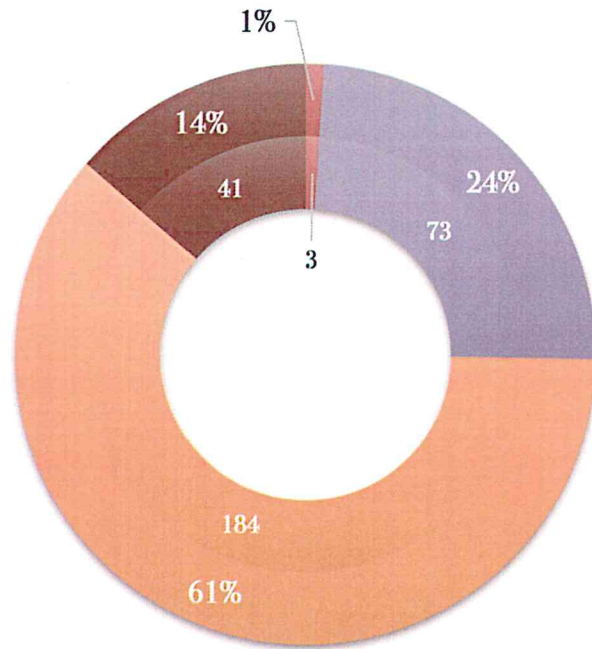

How much do you like the Gateway District (as a whole) right now?

r: 301

- A lot. It's amazing! Don't change a thing!
- I'm satisfied. It's pretty good, but could still be improved.
- A little. It's OK. It could use some work.
- Not at all.

Residents of the Gateway District

r:96

All Other Residents and Visitors

r:205

How much do you like the Gateway District (as a whole) right now?

	Residents of the Gateway District		All Other Residents and Visitors			
A lot. It's amazing! Don't change a thing!	3	1.00%	3	3.13%	0	0.00%
I'm satisfied. It's pretty good, but could still be improved.	73	24.25%	36	37.50%	37	18.05%
A little. It's OK. It could use some work.	184	61.13%	47	48.96%	137	66.83%
Not at all.	41	13.62%	10	10.42%	31	15.12%
	301	100.00%	96	100.00%	205	100.00%