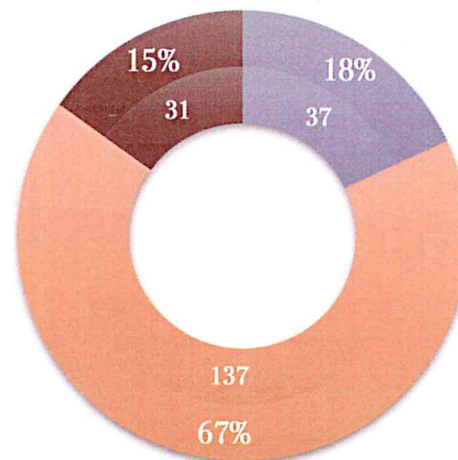

All Other Residents and Visitors

r:205